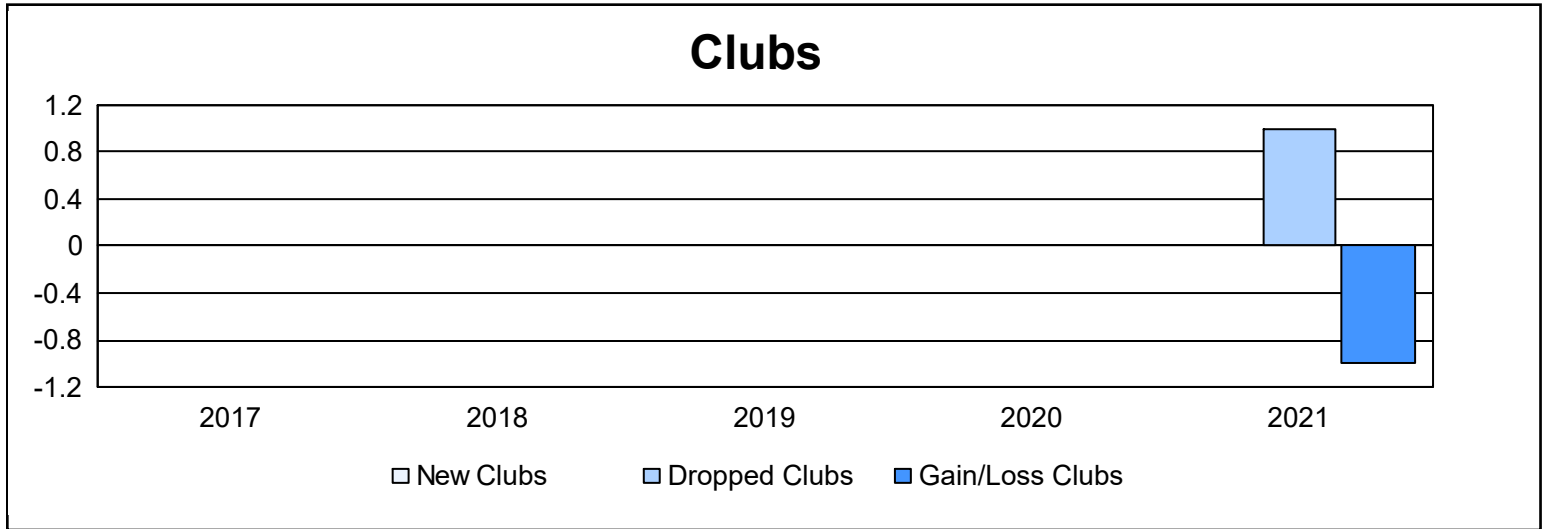

Year	New Clubs	Dropped Clubs	Gain/ Loss Clubs	New Members	Charter Members	Reinstate Members	Transfer Members	Total Member Added	Total Members Dropped	Gain/ Loss Members
2016-2017	0	0	0	96	2	1	7	106	136	-30
2017-2018	0	0	0	97	2	1	10	110	179	-69
2018-2019	0	0	0	71	2	3	7	83	180	-97
2019-2020	0	0	0	74	2	1	5	82	170	-88
2020-2021	0	1	-1	38	1	2	22	63	140	-77
<b>Average</b>	<b>0</b>	<b>0</b>	<b>0</b>	<b>75</b>	<b>2</b>	<b>2</b>	<b>10</b>	<b>89</b>	<b>161</b>	<b>-72</b>

### Membership Composition June 2021 Cumulative