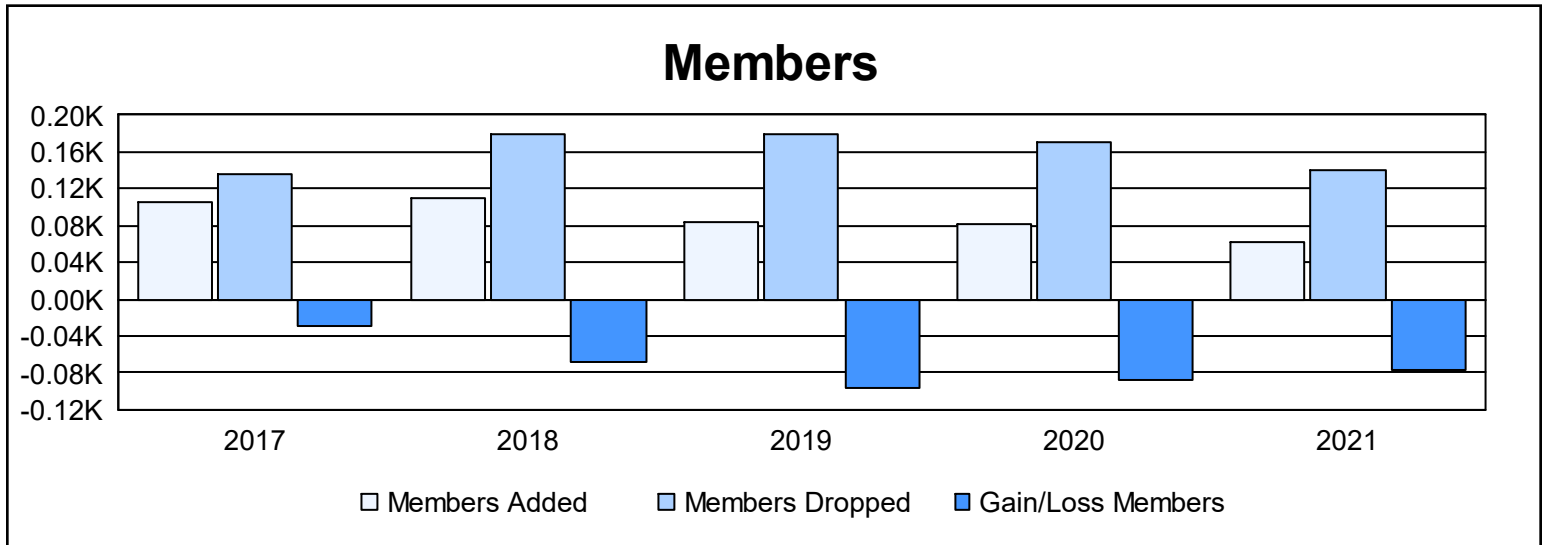

Year	New Clubs	Dropped Clubs	Gain/ Loss Clubs	New Members	Charter Members	Reinstate Members	Transfer Members	Total Member Added	Total Members Dropped	Gain/ Loss Members
2016-2017	0	0	0	96	2	1	7	106	136	-30
2017-2018	0	0	0	97	2	1	10	110	179	-69
2018-2019	0	0	0	71	2	3	7	83	180	-97
2019-2020	0	0	0	74	2	1	5	82	170	-88
2020-2021	0	1	-1	38	1	2	22	63	140	-77
<b>Average</b>	<b>0</b>	<b>0</b>	<b>0</b>	<b>75</b>	<b>2</b>	<b>2</b>	<b>10</b>	<b>89</b>	<b>161</b>	<b>-72</b>

### Membership Composition June 2021 Cumulative